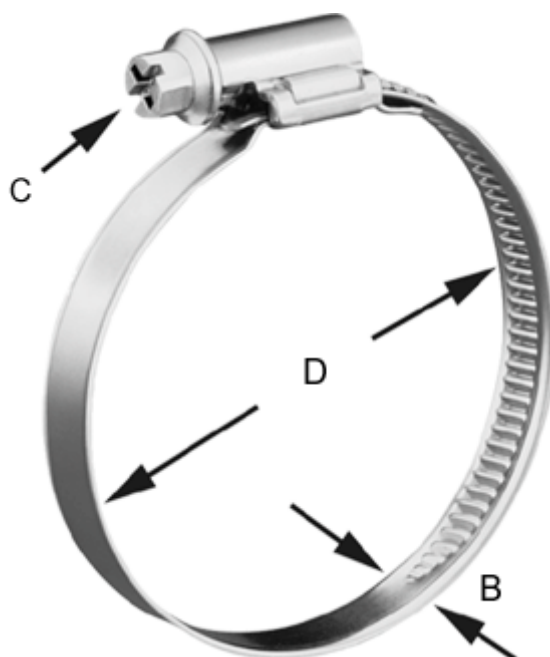

Article number: 021366703080

Description: Worm Drive Hose Clip  
TORRO 70-90/12 C7 W3

## Measures

---

C (screw type) = C7 - 7mm

Diameter D = 70-90

Width B = 12.0